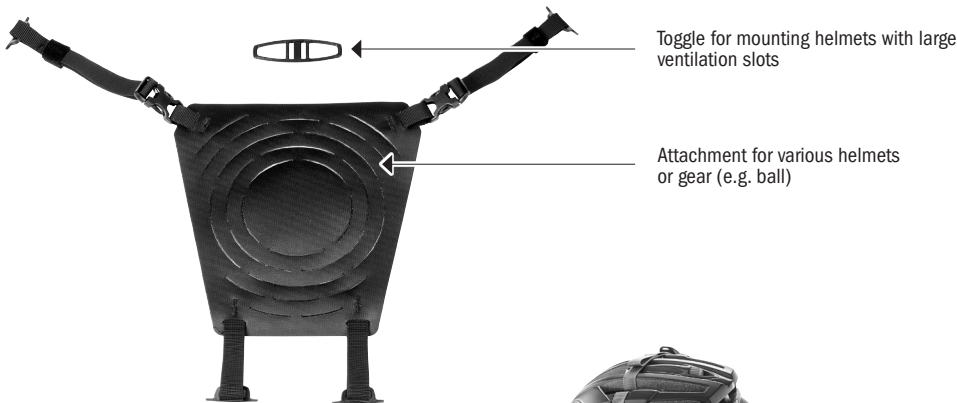

## ATTACHMENT KIT FOR HELMETS

Universal attachment for helmets for mounting to Atrack backpacks

PVC free

Toggle for mounting helmets with large ventilation slots

Attachment for various helmets or gear (e.g. ball)

## SPECIFICATIONS:

- + Universal attachment for mounting helmets and gear onto Atrack backpacks
- + Toggle shaped mounting designed for helmets with larger ventilation slots (e.g. bike helmet); toggle is placed on top closure strap of Atrack
- + Universal mounting for various helmets and gear (e.g. ball, rope) is fixed into Daisy chain of backpack, allows simultaneous use of daisy chain with compression straps