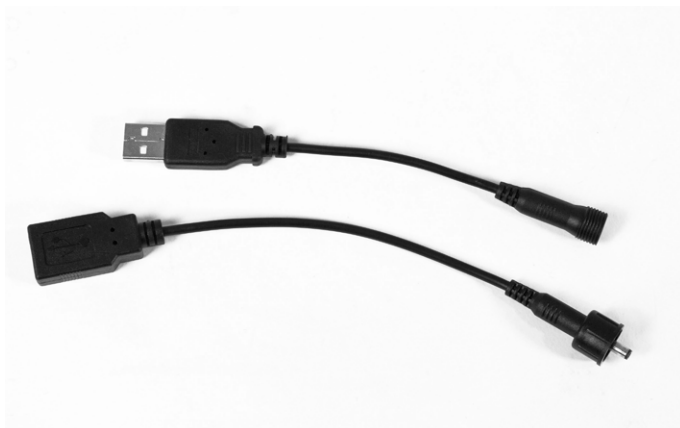

### ULTIMATE SIX PRO E CABLE ADAPTER

Cable set or handlebar bag Ultimate Six Pro E

article code	length cm/in
E189	15-20/5.9-7.9

### SPECIFICATIONS:

- + Cable adapter set for USB cables for connection of peripherals in handlebar bag Ultimate Six Pro E
- + E.g. suitable for lights Busch + Müller „Luxos U Lumotech IQ2“ or „The Plug“ by Supernova

**Contents:** Ultimate Six Pro E Cable Adapter