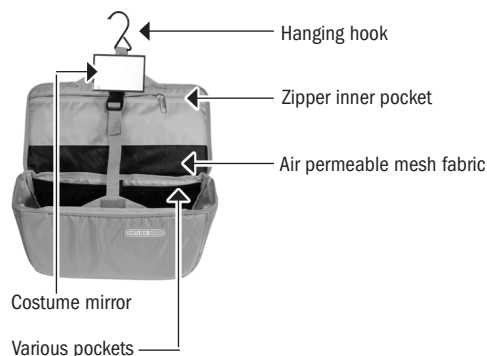

PRODUCT INFO

PACKING CUBE SET

Complete packing set for travel bags, suitcase or bike bag*

Content:

1x Packing Cube S

1x Packing Cube L

1x Toiletry Bag

Compression

Folding template

Compression

Mesh for additional organization

Folding template

Hanging hook

Zipper inner pocket

Air permeable mesh fabric

Costume mirror

Packing Cube S and L:

- + Lightweight polyester Packing Cubes for travel
- + Ideal for shirts, T-shirts or shoes (size S) and pants and jacket (size L)
- + Compression for minimum packing size
- + Includes folding template for easy packing and wrinkle-free transport
- + Fit ideal for ORTLIEB Duffles, Rack Packs, as well as all bike bags
- + Carrying handle
- + Two-way zippers all around

Toiletry Bag:

- + Lightweight polyester toiletry bag
- + Stable toiletry bag with hanging hook and costume mirror
- + Large main compartment, various pockets
- + Fit also ideal for Back-Roller bag shape