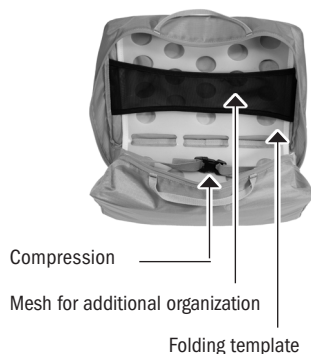

PRODUCT INFO

PACKING CUBE SET

Complete packing set for travel bags, suitcase or bike bag*

Content:

1x Packing Cube S

1x Packing Cube L

1x Toiletry Bag

Compression

Folding template

Compression

Mesh for additional organization

Folding template

Hanging hook

Zipper inner pocket

Air permeable mesh fabric

Costume mirror

Packing Cube S and L:

- + Lightweight polyester Packing Cubes for travel
- + Ideal for shirts, T-shirts or shoes (size S) and pants and jacket (size L)
- + Compression for minimum packing size
- + Includes folding template for easy packing and wrinkle-free transport
- + Fit ideal for ORTLIEB Duffles, Rack Packs, as well as all bike bags
- + Carrying handle
- + Two-way zippers all around

Toiletry Bag:

- + Lightweight polyester toiletry bag
- + Stable toiletry bag with hanging hook and costume mirror
- + Large main compartment, various pockets
- + Fit also ideal for Back-Roller bag shape