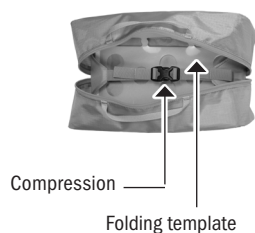

Compression

Folding template