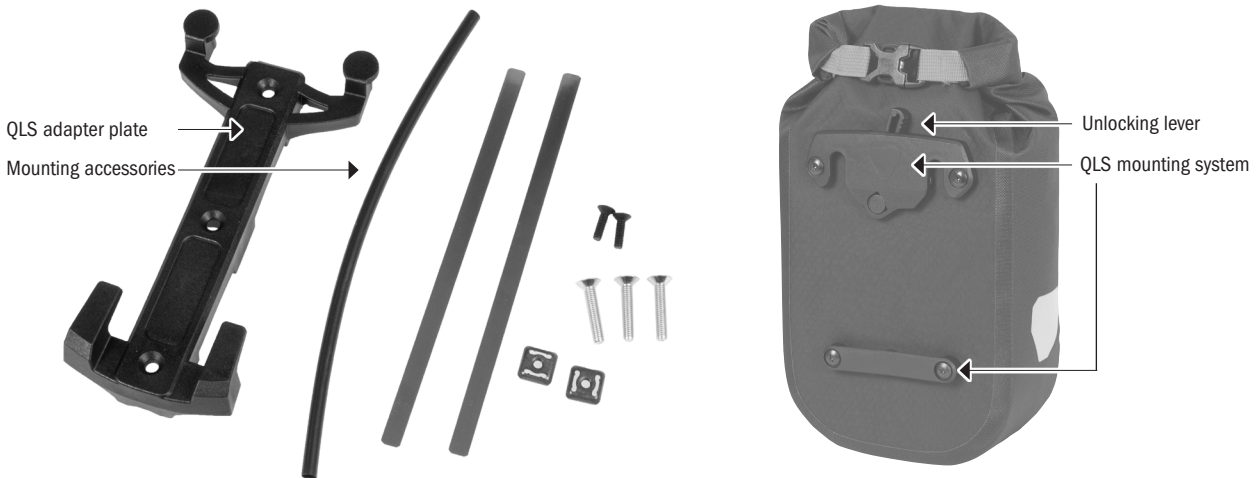

**PRODUCT INFO**

**QUICK-LOCK S SYSTEM (QLS)**  
 QLS adapter system for mounting smaller pockets on bicycle forks

QLS system

PA

PVC free

Fork-Pack only available in a set with QLS adapter

weight g/oz.	max. load kg/lbs.
85/3,0	3/6

**SPECIFICATIONS:**

- + ORTLIEB Quick-Lock S adapter system (S=Small) for attaching smaller pockets to bicycle forks with screw fixings and tubes with constant diameter
- + Ideal for front fork or scooter handlebar tube
- + Either by direct mounting (thread in tube) or by means of two metal straps (on tubes with 30-42 mm diameter - included in delivery) the minimalist bracket is securely mounted
- + With one click, the bag snaps into place in a flash and can be removed just as easily
- + For quick removal, simply move the release lever at the top of the bag and pull the bag upwards
- + Maximum payload bag: 3 kg!

**Quick-Lock S products:** Quick-Lock S System installed on ORTLIEB Fork-Pack and Fork-Pack Plus

**Attention:** Not suitable for mounting on conical tubes

**Contents:**

As set: Fork-Pack or Fork-Pack Plus with QLS adapter plate incl. mounting accessories and screws, mounting instructions  
 As accessory: QLS Mounting-Set Fork-Pack (Art. E235) e.g. for use on a second bike