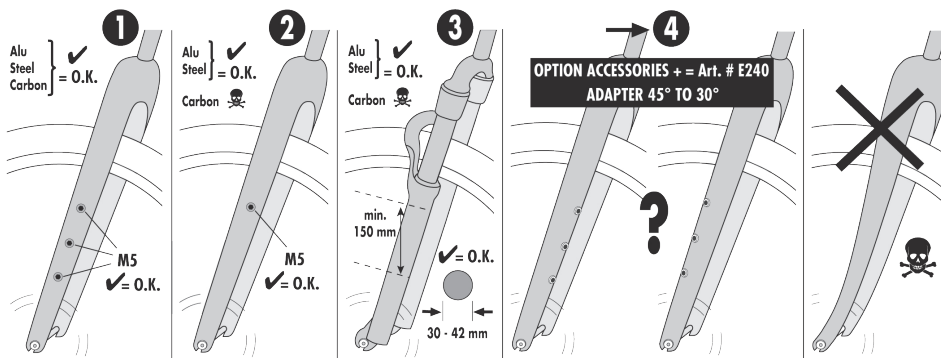

**PRODUCT INFO**

**QUICK-LOCK S SYSTEM (QLS)**  
 QLS adapter system for mounting smaller pockets on bicycle forks

QLS system

PA

PVC free

Fork-Pack only available in a set with QLS adapter

weight g/oz.	max. load kg/lbs.
85/3,0	3/6

**SPECIFICATIONS:**

- + ORTLIEB Quick-Lock S adapter system (S=Small) for attaching smaller pockets to bicycle forks with screw fixings and tubes with constant diameter
- + Ideal for front fork or scooter handlebar tube
- + Either by direct mounting (thread in tube) or by means of two metal straps (on tubes with 30-42 mm diameter - included in delivery) the minimalist bracket is securely mounted
- + With one click, the bag snaps into place in a flash and can be removed just as easily
- + For quick removal, simply move the release lever at the top of the bag and pull the bag upwards
- + Maximum payload bag: 3 kg!

**Quick-Lock S products:** Quick-Lock S System installed on ORTLIEB Fork-Pack and Fork-Pack Plus

**Attention:** Not suitable for mounting on conical tubes

**Contents:**

As set: Fork-Pack or Fork-Pack Plus with QLS adapter plate incl. mounting accessories and screws, mounting instructions  
 As accessory: QLS Mounting-Set Fork-Pack (Art. E235) e.g. for use on a second bike